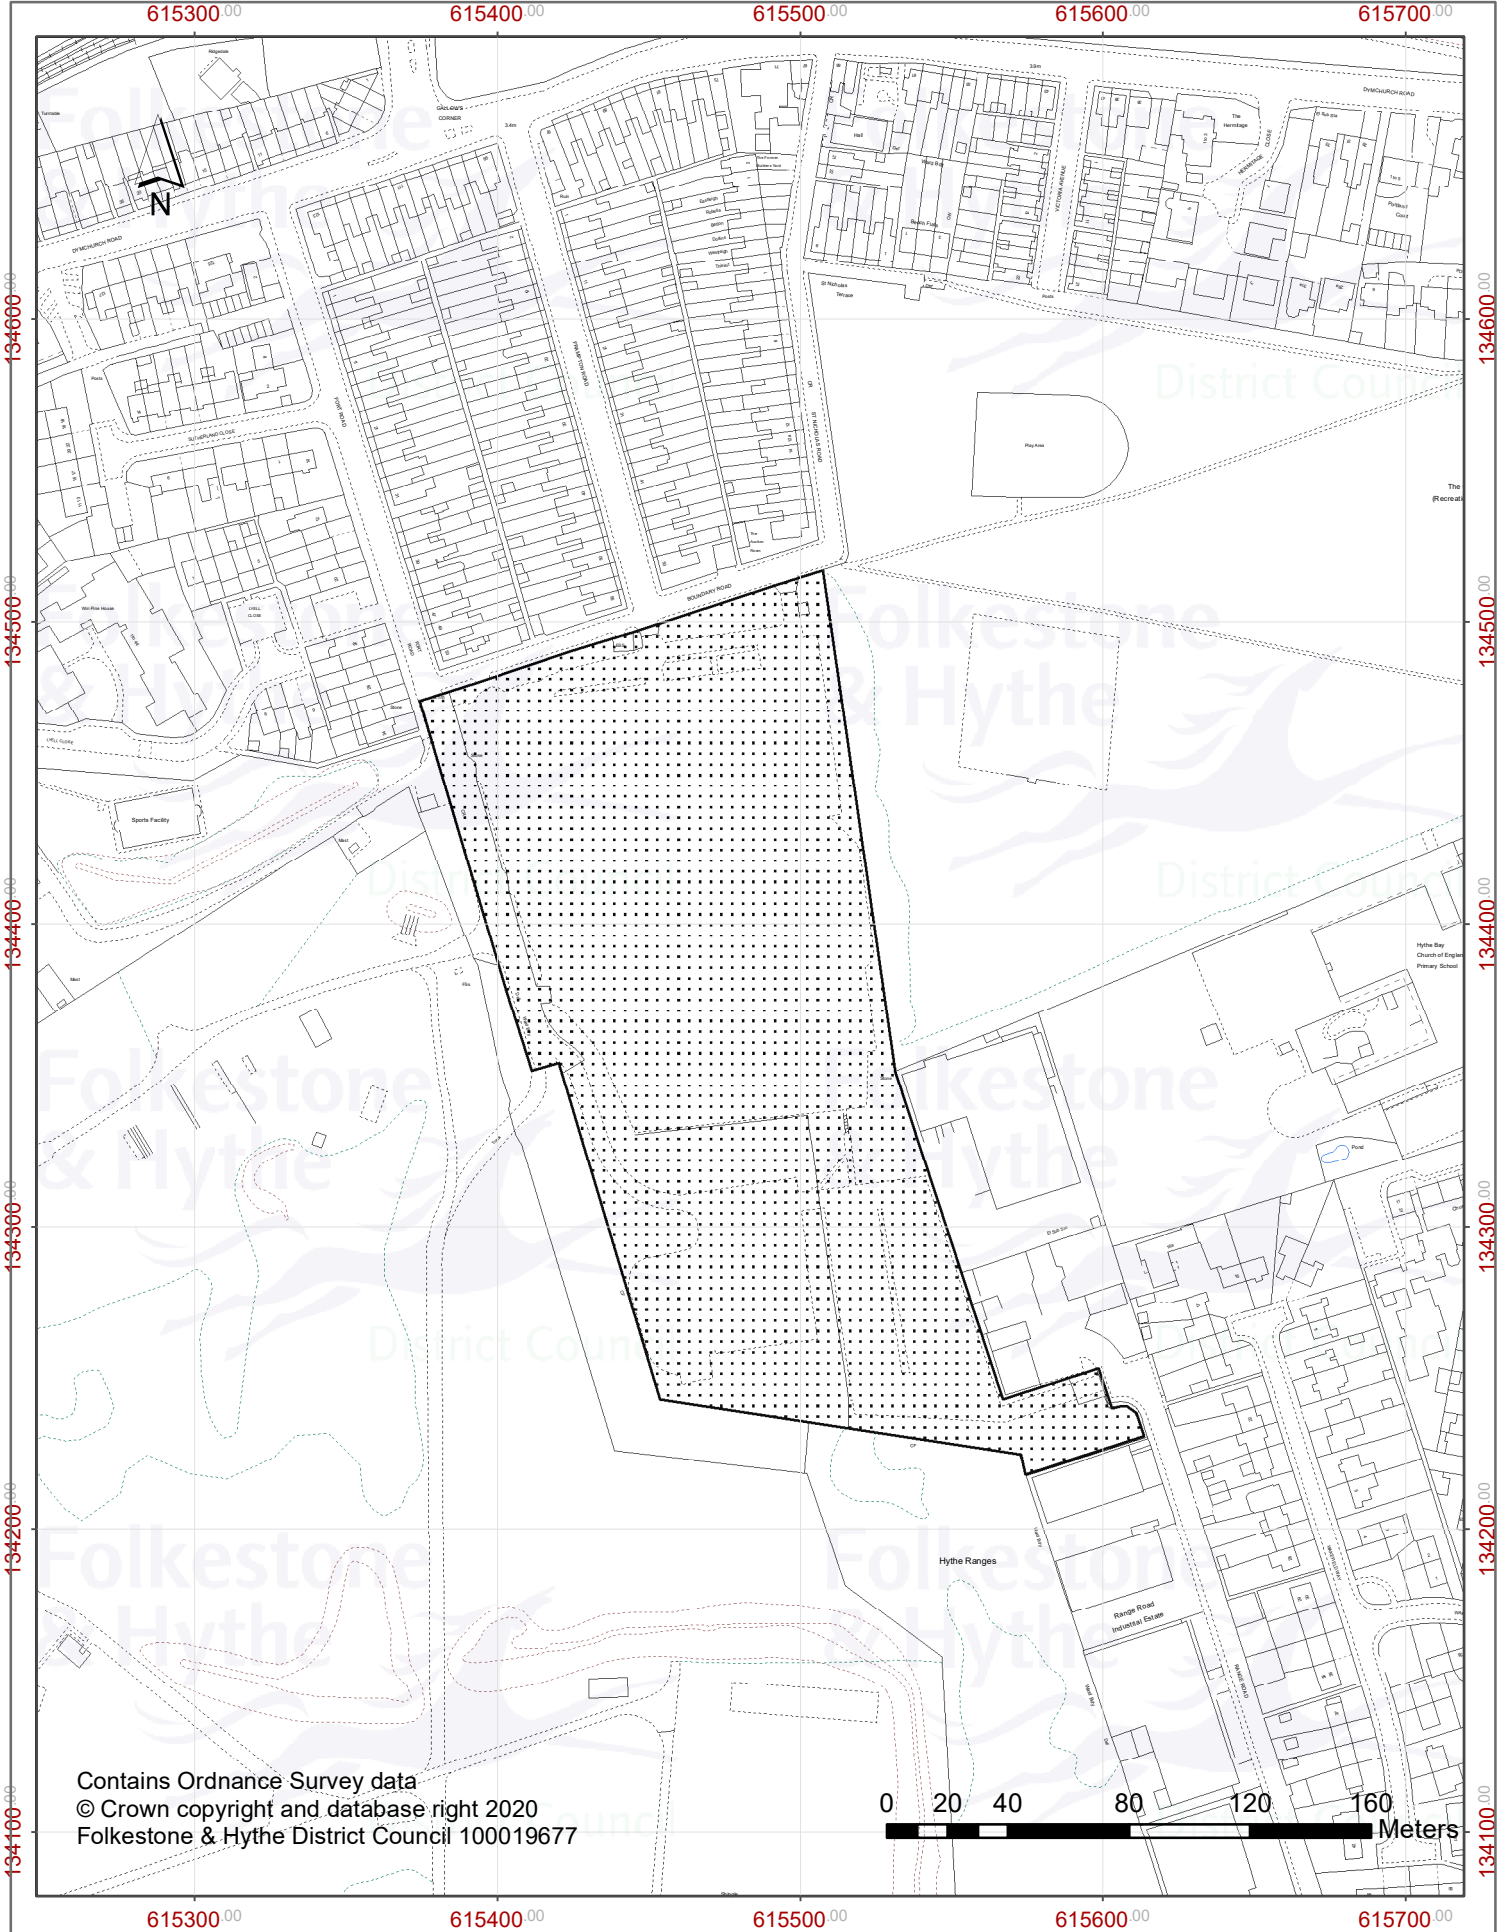

Y19/0071/FH
Smiths Medical UK
Boundary Road
Hythe

Contains Ordnance Survey data
© Crown copyright and database right 2020
Folkstone & Hythe District Council 100019677

0 20 40 80 120 160 Meters